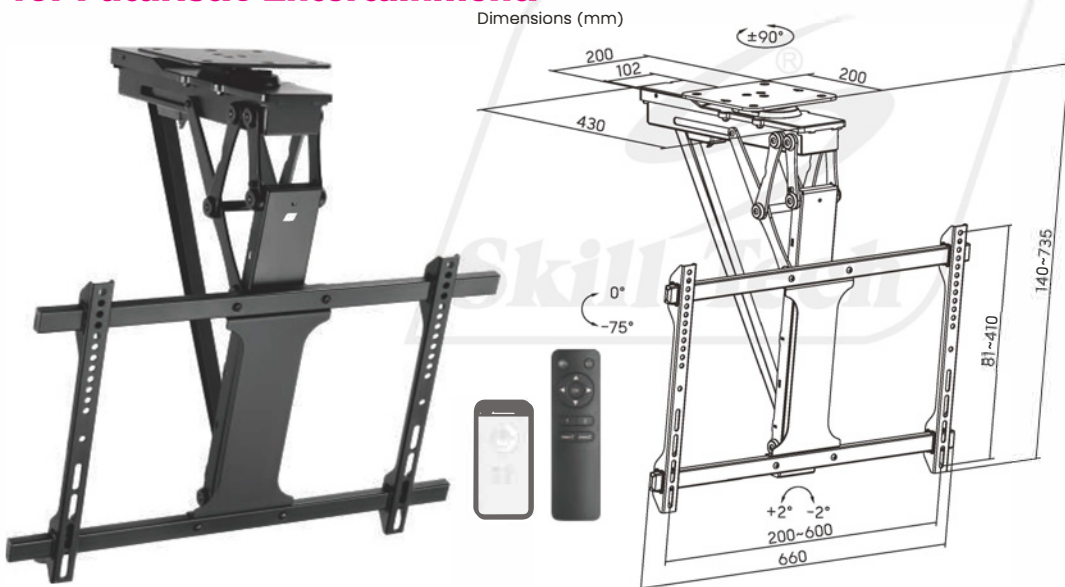

SH M5406RS

Motorized TV Ceiling Mount

Fits most 32"-75" flat & curved TVs

With Smart Control and Wide Swivel for Futuristic Entertainment.

Screen Size
32" - 75"

VESA Compatible
200x100 200x200 300x200
200x400 400x200 300x300
400x300 400x400 600x400

Profile to Wall
140mm/5.5"

Weight Capacity
35kg/77lbs

Screen Level
+2° - -2°

Tilt Range
0° - -75°

Swivel Range
+90° - -90°

Cable Management

Available for using existing
TV remote control to operate the functions.

Keyhole Pattern
For easy installation.

Flip Up and Down
Saves space when not in use.